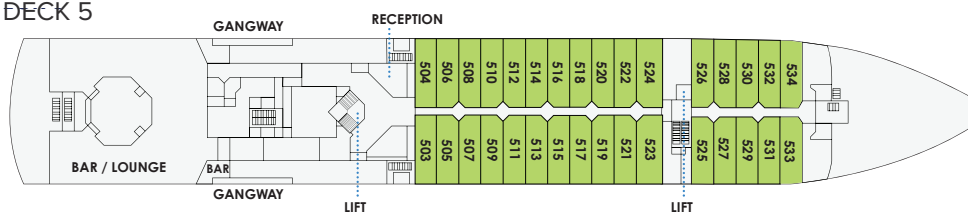

DECK PLANS

Heritage Adventurer

Kimberley Cruise

DECK 7

DECK 8 OBSERVATION DECK

DECK 6

DECK 5

DECK 4

DECK 3

DECK 2

CATEGORIES

DECK 6

HERITAGE SUITE

DECK 5

SUPERIOR STATEROOM

DECK 4

SUPERIOR STATEROOM

DECK 3

MAIN DECK STATEROOM

WORSLEY UITE

TECHNICAL DATA – Heritage Adventurer

Built: 1991
 Length: 124 metres
 Staterooms: 70
 Suites: 12
 Max. Guests: 164
 Crew Members: 70