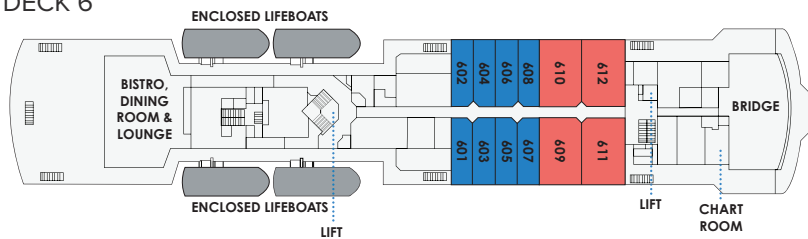

DECK PLANS

Heritage Adventurer

Kimberley Cruise

DECK 7

DECK 8 OBSERVATION DECK

DECK 6

DECK 5

DECK 4

DECK 3

DECK 2

CATEGORIES

DECK 6

HERITAGE SUITE

DECK 5

SUPERIOR STATEROOM

DECK 4

SUPERIOR STATEROOM

DECK 3

MAIN DECK STATEROOM

WORSLEY UITE

TECHNICAL DATA – Heritage Adventurer

Built: 1991
 Length: 124 metres
 Staterooms: 70
 Suites: 12
 Max. Guests: 164
 Crew Members: 70