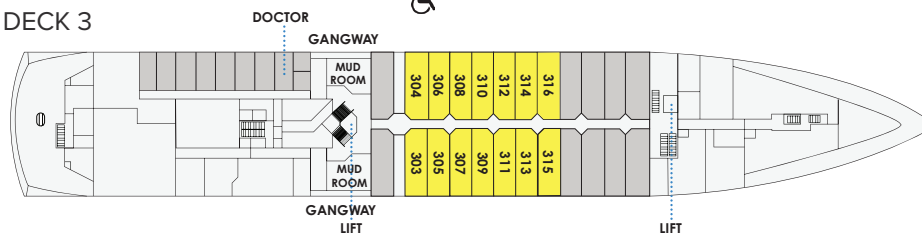

DECK PLANS

Heritage Adventurer

Kimberley Cruise

DECK 7

DECK 8 OBSERVATION DECK

DECK 6

DECK 5

DECK 4

DECK 3

DECK 2

CATEGORIES

DECK 6

HERITAGE SUITE

DECK 5

SUPERIOR STATEROOM

DECK 4

SUPERIOR STATEROOM

DECK 3

MAIN DECK STATEROOM

WORSLEY UITE

TECHNICAL DATA – Heritage Adventurer

Built: 1991
 Length: 124 metres
 Staterooms: 70
 Suites: 12
 Max. Guests: 164
 Crew Members: 70