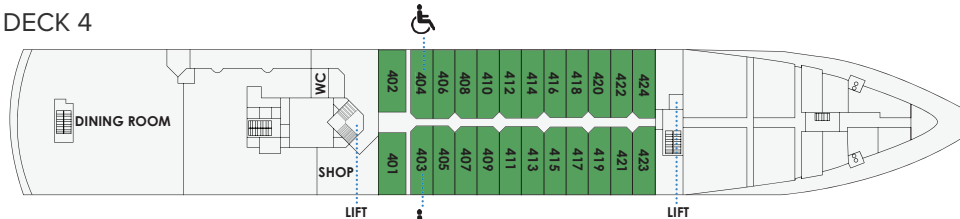

DECK PLANS

Heritage Adventurer

Kimberley Cruise

DECK 7

DECK 8 OBSERVATION DECK

DECK 6

DECK 5

DECK 4

DECK 3

DECK 2

CATEGORIES

DECK 6

HERITAGE SUITE

DECK 5

SUPERIOR STATEROOM

DECK 4

SUPERIOR STATEROOM

DECK 3

MAIN DECK STATEROOM

WORSLEY UITE

TECHNICAL DATA – Heritage Adventurer

Built: 1991
 Length: 124 metres
 Staterooms: 70
 Suites: 12
 Max. Guests: 164
 Crew Members: 70