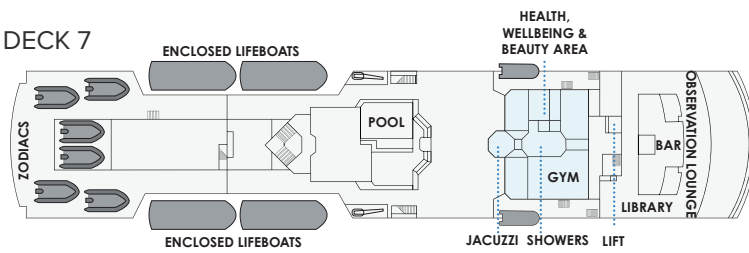

DECK PLANS

Heritage Adventurer

Kimberley Cruise

DECK 7

DECK 8 OBSERVATION DECK

DECK 6

DECK 5

DECK 4

DECK 3

DECK 2

CATEGORIES

DECK 6

HERITAGE SUITE

DECK 5

SUPERIOR STATEROOM

DECK 4

SUPERIOR STATEROOM

DECK 3

MAIN DECK STATEROOM

WORSLEY UITE

TECHNICAL DATA – Heritage Adventurer

Built: 1991
 Length: 124 metres
 Staterooms: 70
 Suites: 12
 Max. Guests: 164
 Crew Members: 70